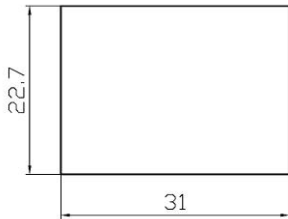

Double-poles Illuminated Rocker Switch

Q-2524

TYPE: **IRS-201-2A3**

SPECIFICATIONS

Contact Type: DPST
Rating: 15A 250V AC
Contact R: 35mΩ max
Insulation R: 500V DC 100MΩ min
Dielectric Strength: 1 Minute 1500V AC
Operating Temperature: -25°C ~ +85°C
Electrical Life: 10, 000 Cycles

Mounting