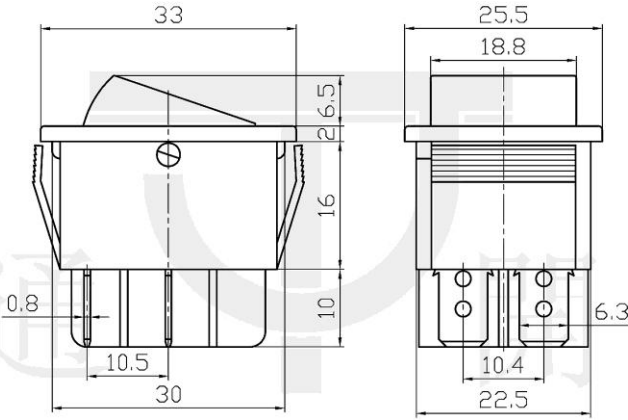

Double-poles Illuminated Rocker Switch

Q-2524

TYPE: **IRS-201-2A3**

SPECIFICATIONS

Contact Type: DPST
 Rating: 15A 250V AC
 Contact R: 35mΩ max
 Insulation R: 500V DC 100MΩ min
 Dielectric Strength: 1 Minute 1500V AC
 Operating Temperature: -25°C ~ +85°C
 Electrical Life: 10, 000 Cycles

Outline Drawing

Mounting

Circuitry