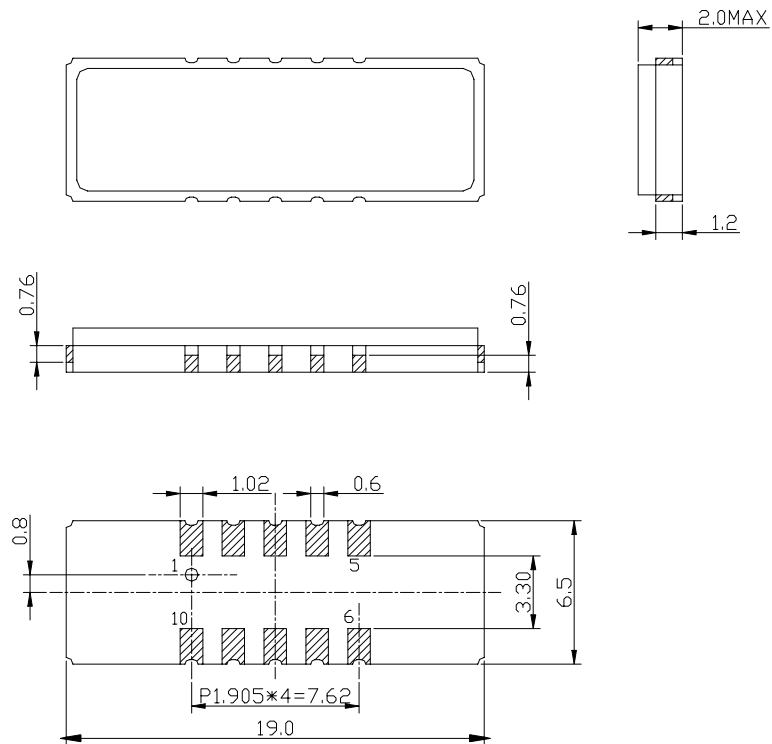

PACKAGE DIMENSIONS – S61 (19.0 □ 6.5mm)

Unit: mm

PACKAGE DIMENSIONS – S62 (13.3 □ 6.5mm)

Unit: mm