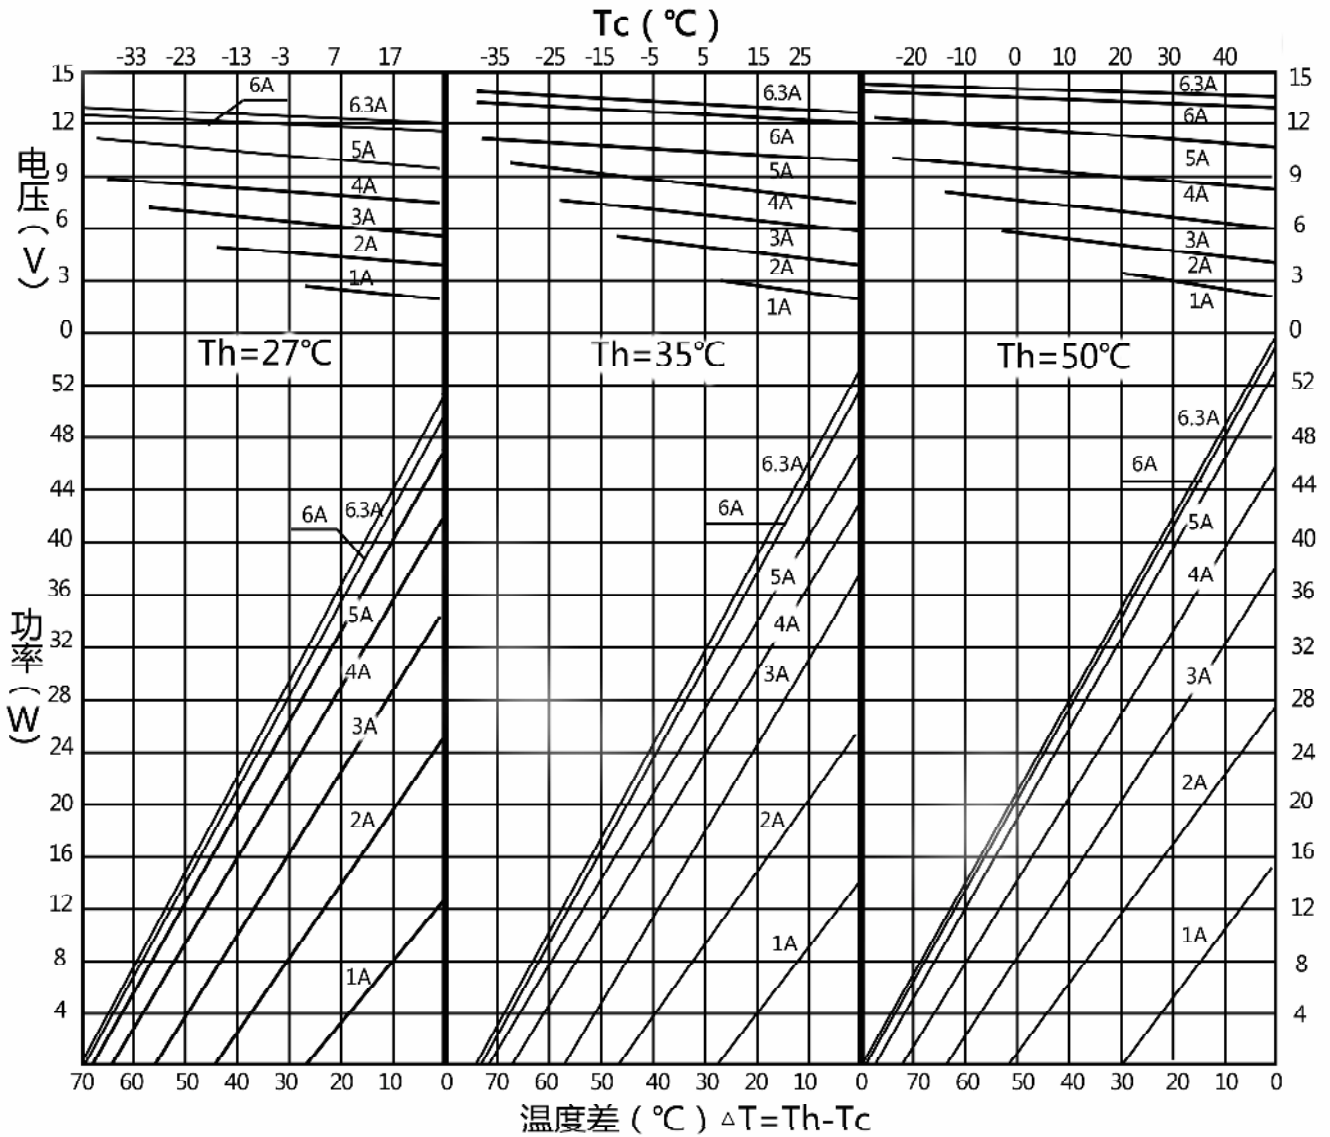

SPECIFICATIONS

Thermoelectric Module: TEC1-12707(40x40x3.5mm)

1. Dimensions

2. Electrical Parameters

Specifications		Conditions
I_{max}	7.0A	$T_h=30^{\circ}C$
V_{max}	15.0V	$T_h=30^{\circ}C$
ΔT_{max}	$\geq 67^{\circ}C$	$Q_c=0, T_h=30^{\circ}C$
Q_{cmax}	60.0W	$\Delta T=0^{\circ}C, T_h=30^{\circ}C$
T_R	-50~100 $^{\circ}C$	
Wire	18AWG, Length: 150mm	

SPECIFICATIONS

3. Performance Curves

No 89 Julian Road, Shanghai 201907 China.

Tel:+86-21-6049 5160 Fax:+86-21-6531 1544

URL: www.everredtronics.com E-mail: sales@everredtronics.com