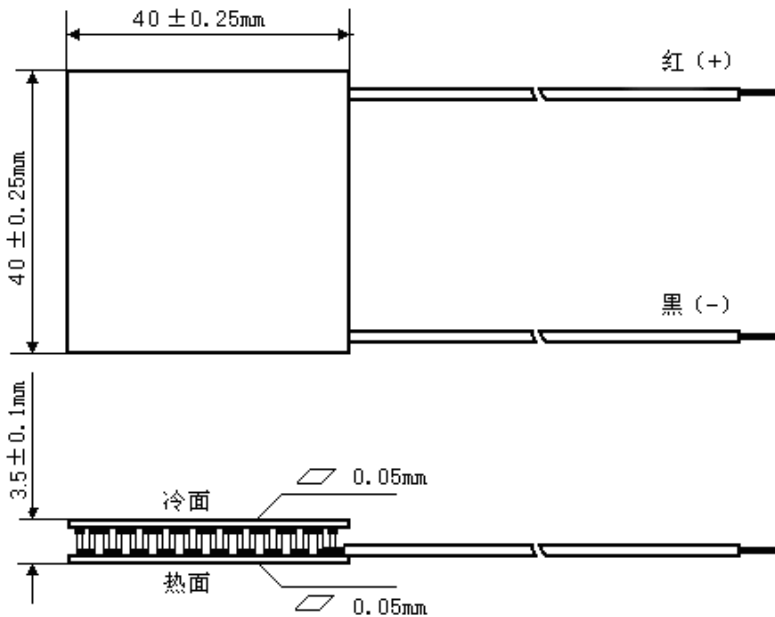

SPECIFICATIONS

Thermoelectric Module: TEC1-12707(40x40x3.5mm)

1. Dimensions

2. Electrical Parameters

Specifications		Conditions
I_{max}	7.0A	$T_h=30^{\circ}C$
V_{max}	15.0V	$T_h=30^{\circ}C$
ΔT_{max}	$\geq 67^{\circ}C$	$Q_c=0, T_h=30^{\circ}C$
Q_{cmax}	60.0W	$\Delta T=0^{\circ}C, T_h=30^{\circ}C$
T_R	-50~100 $^{\circ}C$	
Wire	18AWG, Length: 150mm	

SPECIFICATIONS

3. Performance Curves

No 89 Julian Road, Shanghai 201907 China.

Tel:+86-21-6049 5160 Fax:+86-21-6531 1544

URL: www.everredtronics.com E-mail: sales@everredtronics.com